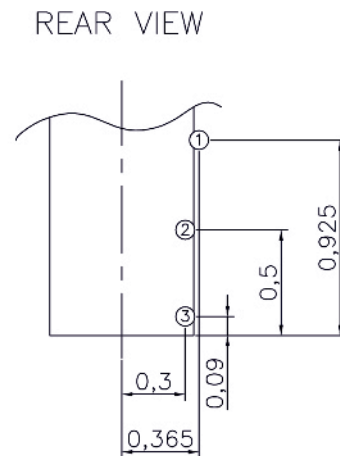

## TECHNICAL FEATURES SR 1000

Electric Connections		Mod SR 1000V
Standard voltage		
400V-3Ph-50Hz	kW	4
other voltages available on request		
Vacuum motor power	kW	2,2
Super heating device	kW	1
Steam and air connection		
Steam inlet	inch	1/2 "
Steam outlet	inch	1/2 "
Steam supply	Kpa	400 - 600
Steam supply	bar	6
Steam consumption	kg/h	25-30
Compressed Air inlet	inch	1/4 "
Compressed Air supply	Kpa	600-800
Compressed Air supply	bar	6
Shipping details		
Packing type		Pallet+carton box
Packing size	mm	1500 x 1000 x 2000H
Net weight	kg	200
Gross weight	kg	250