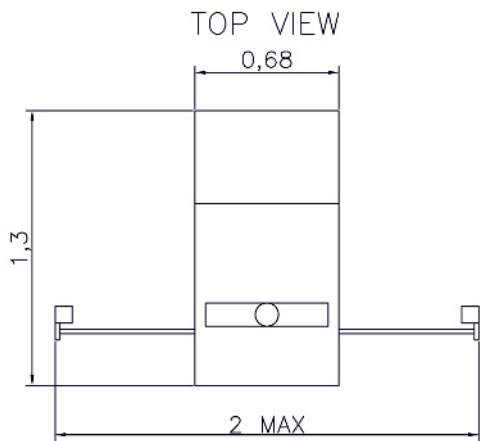

## TECHNICAL FEATURES SR 1000

Electric Connections		Mod SR 1000V
Standard voltage		
400V-3Ph-50Hz	kW	4
other voltages available on request		
Vacuum motor power	kW	2,2
Super heating device	kW	1
Steam and air connection		
Steam inlet	inch	1/2 "
Steam outlet	inch	1/2 "
Steam supply	Kpa	400 - 600
Steam supply	bar	6
Steam consumption	kg/h	25-30
Compressed Air inlet	inch	1/4 "
Compressed Air supply	Kpa	600-800
Compressed Air supply	bar	6
Shipping details		
Packing type		Pallet+carton box
Packing size	mm	1500 x 1000 x 2000H
Net weight	kg	200
Gross weight	kg	250